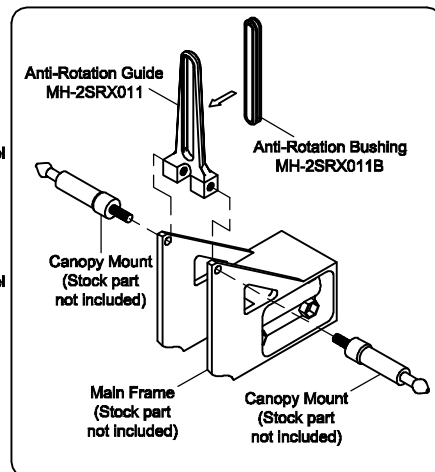

BLADE 200 SR X HELICOPTER Aluminum Swashplate w/ Anti-Rotation Guide INSTRUCTION

MICROHELI CO., LTD.

COPYRIGHT © 2014 MICROHELI®

1 ALUMINUM SWASHPLATE W/ ANTI-ROTATION GUIDE MH-2SRX012X

Apply Loctite to all screws

1.8x13mm Stainless Steel Anti-Rotation Pinx1

4mm Stainless Steel Ballx6

8x12x2.5mm Radial Bearingx1

Apply Loctite

Apply C.A glue

CAUTION: Please check your model helicopter carefully before attempt to fly!

Apply Loctite to all screws

1.8x13mm Stainless Steel Anti-Rotation Pinx1

4mm Stainless Steel Ballx6

8x12x2.5mm Radial Bearingx1

Apply Loctite

Apply C.A glue

CAUTION: Please check your model helicopter carefully before attempt to fly!