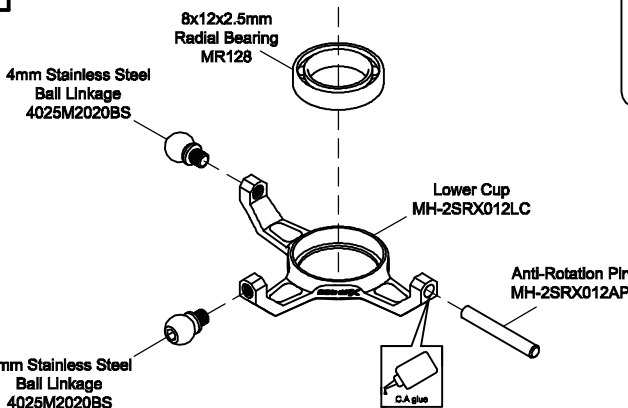

BLADE 200 SR X HELICOPTER Aluminum Swashplate w/ Anti-Rotation Guide INSTRUCTION

MICROHELI CO., LTD.

COPYRIGHT © 2014 MICROHELI®

1 ALUMINUM SWASHPLATE W/ ANTI-ROTATION GUIDE MH-2SRX012X

Apply Loctite to all screws

1.8x13mm Stainless Steel Anti-Rotation Pinx1

4mm Stainless Steel Ballx6

8x12x2.5mm Radial Bearingx1

Apply Loctite

Apply C.A glue

CAUTION: Please check your model helicopter carefully before attempt to fly!

REV. 2SRX012X-020714-01

01

BLADE 200 SR X HELICOPTER Aluminum Swashplate w/ Anti-Rotation Guide INSTRUCTION

MICROHELI CO., LTD.

COPYRIGHT © 2014 MICROHELI®

1 ALUMINUM SWASHPLATE W/ ANTI-ROTATION GUIDE MH-2SRX012X

Apply Loctite to all screws

1.8x13mm Stainless Steel Anti-Rotation Pinx1

4mm Stainless Steel Ballx6

8x12x2.5mm Radial Bearingx1

Apply Loctite

Apply C.A glue

CAUTION: Please check your model helicopter carefully before attempt to fly!