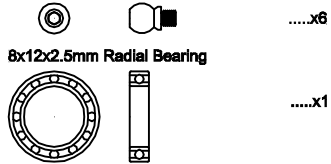

1.8x13mm Stainless Steel Anti-Rotation Pin x1

4mm Stainless Steel Ball x6

8x12x2.5mm Radial Bearing x1