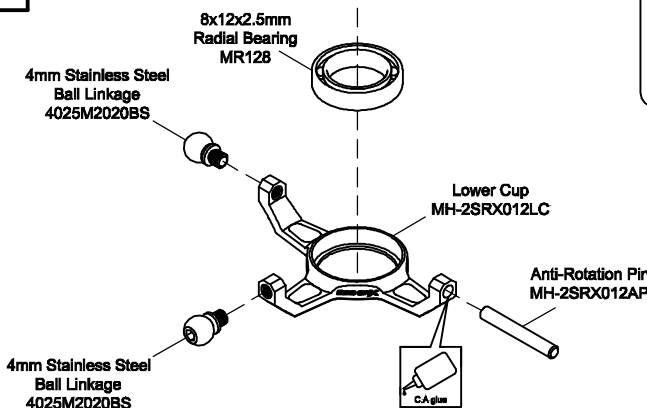

1.8x13mm Stainless Steel Anti-Rotation Pinx1

4mm Stainless Steel Ballx6

8x12x2.5mm Radial Bearingx1

Apply Loctite

Apply C.A glue

CAUTION: Please check your model helicopter carefully before attempt to fly!

REV. 2SRX012X-020714-01

01

BLADE 200 SR X HELICOPTER Aluminum Swashplate w/ Anti-Rotation Guide INSTRUCTION

MICROHELI CO., LTD.

COPYRIGHT © 2014 MICROHELI®

1 ALUMINUM SWASHPLATE W/ ANTI-ROTATION GUIDE MH-2SRX012X

Apply Loctite to all screws

1.8x13mm Stainless Steel Anti-Rotation Pinx1

4mm Stainless Steel Ballx6

8x12x2.5mm Radial Bearingx1

Apply Loctite

Apply C.A glue

CAUTION: Please check your model helicopter carefully before attempt to fly!