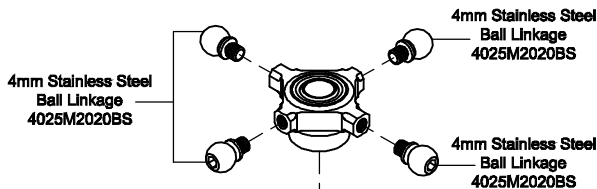

1.8x13mm Stainless Steel Anti-Rotation Pinx1

4mm Stainless Steel Ballx6

8x12x2.5mm Radial Bearingx1

Apply Loctite

Apply C.A glue

CAUTION: Please check your model helicopter carefully before attempt to fly!

REV. 2SRX012X-020714-01

01

BLADE 200 SR X HELICOPTER Aluminum Swashplate w/ Anti-Rotation Guide INSTRUCTION

MICROHELI CO., LTD.

COPYRIGHT © 2014 MICROHELI®

1 ALUMINUM SWASHPLATE W/ ANTI-ROTATION GUIDE MH-2SRX012X

Apply Loctite to all screws

1.8x13mm Stainless Steel Anti-Rotation Pinx1

4mm Stainless Steel Ballx6

8x12x2.5mm Radial Bearingx1

Apply Loctite

Apply C.A glue

CAUTION: Please check your model helicopter carefully before attempt to fly!