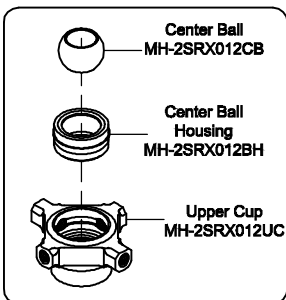

BLADE 200 SR X HELICOPTER Aluminum Swashplate w/ Anti-Rotation Guide INSTRUCTION

MICROHELI CO., LTD.

COPYRIGHT © 2014 MICROHELI®

1 ALUMINUM SWASHPLATE W/ ANTI-ROTATION GUIDE MH-2SRX012X

Apply Loctite to all screws

1.8x13mm Stainless Steel Anti-Rotation Pinx1

4mm Stainless Steel Ballx6

8x12x2.5mm Radial Bearingx1

Apply Loctite

Apply C.A glue

CAUTION: Please check your model helicopter carefully before attempt to fly!

REV. 2SRX012X-020714-01

01

BLADE 200 SR X HELICOPTER Aluminum Swashplate w/ Anti-Rotation Guide INSTRUCTION

MICROHELI CO., LTD.

COPYRIGHT © 2014 MICROHELI®

1 ALUMINUM SWASHPLATE W/ ANTI-ROTATION GUIDE MH-2SRX012X

Apply Loctite to all screws

1.8x13mm Stainless Steel Anti-Rotation Pinx1

4mm Stainless Steel Ballx6

8x12x2.5mm Radial Bearingx1

Apply Loctite

Apply C.A glue

CAUTION: Please check your model helicopter carefully before attempt to fly!