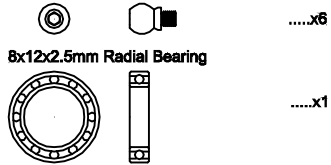

BLADE 200 SR X HELICOPTER Aluminum Swashplate w/ Anti-Rotation Guide INSTRUCTION

MICROHELI CO., LTD.

COPYRIGHT © 2014 MICROHELI®

1 ALUMINUM SWASHPLATE W/ ANTI-ROTATION GUIDE MH-2SRX012X

Apply Loctite to all screws

1.8x13mm Stainless Steel Anti-Rotation Pinx1

4mm Stainless Steel Ballx6

8x12x2.5mm Radial Bearingx1

Apply Loctite

Apply C.A glue

CAUTION: Please check your model helicopter carefully before attempt to fly!