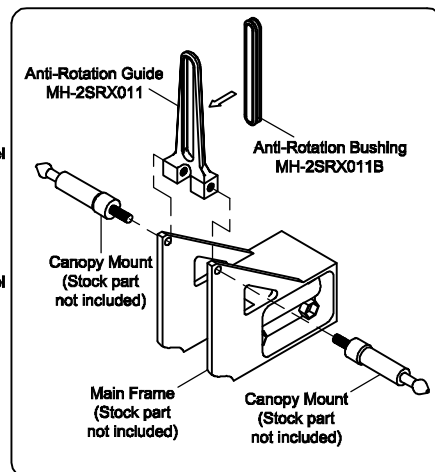

1.8x13mm Stainless Steel Anti-Rotation Pinx1

4mm Stainless Steel Ballx6

8x12x2.5mm Radial Bearingx1

Apply Loctite

Apply C.A glue

CAUTION: Please check your model helicopter carefully before attempt to fly!

REV. 2SRX012X-020714-01

01

BLADE 200 SR X HELICOPTER Aluminum Swashplate w/ Anti-Rotation Guide INSTRUCTION

MICROHELI CO., LTD.

COPYRIGHT © 2014 MICROHELI®

1 ALUMINUM SWASHPLATE W/ ANTI-ROTATION GUIDE MH-2SRX012X

Apply Loctite to all screws

1.8x13mm Stainless Steel Anti-Rotation Pinx1

4mm Stainless Steel Ballx6

8x12x2.5mm Radial Bearingx1

Apply Loctite

Apply C.A glue

CAUTION: Please check your model helicopter carefully before attempt to fly!