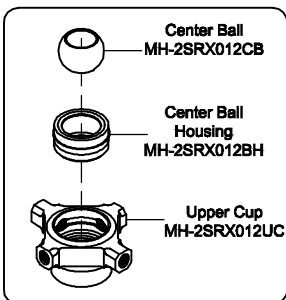

1.8x13mm Stainless Steel Anti-Rotation Pinx1

4mm Stainless Steel Ballx6

8x12x2.5mm Radial Bearingx1

Apply Loctite

Apply C.A glue

CAUTION: Please check your model helicopter carefully before attempt to fly!

REV. 2SRX012X-020714-01

01

BLADE 200 SR X HELICOPTER Aluminum Swashplate w/ Anti-Rotation Guide INSTRUCTION

MICROHELI CO., LTD.

COPYRIGHT © 2014 MICROHELI®

1 ALUMINUM SWASHPLATE W/ ANTI-ROTATION GUIDE MH-2SRX012X

Apply Loctite to all screws

1.8x13mm Stainless Steel Anti-Rotation Pinx1

4mm Stainless Steel Ballx6

8x12x2.5mm Radial Bearingx1

Apply Loctite

Apply C.A glue

CAUTION: Please check your model helicopter carefully before attempt to fly!