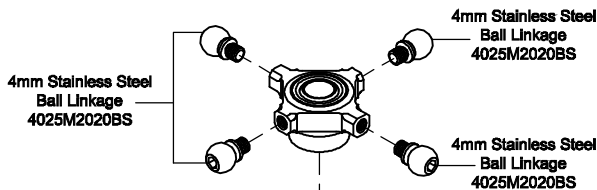

BLADE 200 SR X HELICOPTER Aluminum Swashplate w/ Anti-Rotation Guide INSTRUCTION

MICROHELI CO., LTD.

COPYRIGHT © 2014 MICROHELI®

1 ALUMINUM SWASHPLATE W/ ANTI-ROTATION GUIDE MH-2SRX012X

Apply Loctite to all screws

1.8x13mm Stainless Steel Anti-Rotation Pinx1

4mm Stainless Steel Ballx6

8x12x2.5mm Radial Bearingx1

Apply Loctite

Apply C.A glue

CAUTION: Please check your model helicopter carefully before attempt to fly!