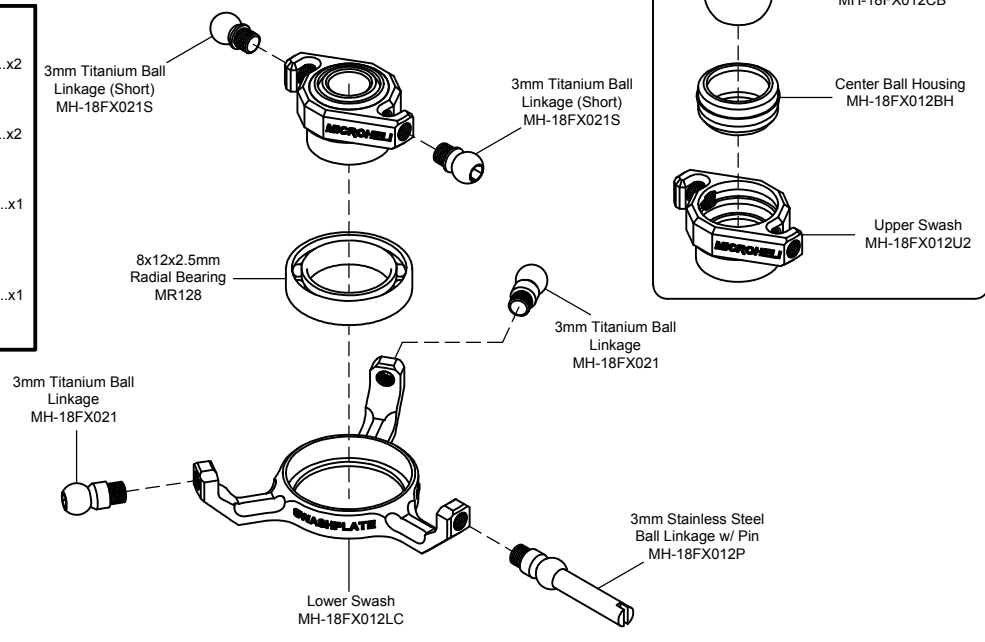

**BLADE 180 CFX HELICOPTER Titanium X Swashplate w/ Anti-Rotation Guide INSTRUCTION**

MICROHELI CO., LTD.

COPYRIGHT © 2014 MICROHELI®

**2 TITANIUM X SWASHPLATE W/ ANTI-ROTATION GUIDE COMBO  
MH-18FX012X**

Apply Loctite to all screws

- 3mm Titanium Ball (Short) .....x2
- 3mm Titanium Ball .....x2
- Stainless Steel Ball Linkage w/ Pin .....x1
- 8x12x2.5mm Radial Bearing .....x1

Apply Loctite

**CAUTION: Please check your model helicopter carefully before attempt to fly!**

REV. 18FX012X-051214-01